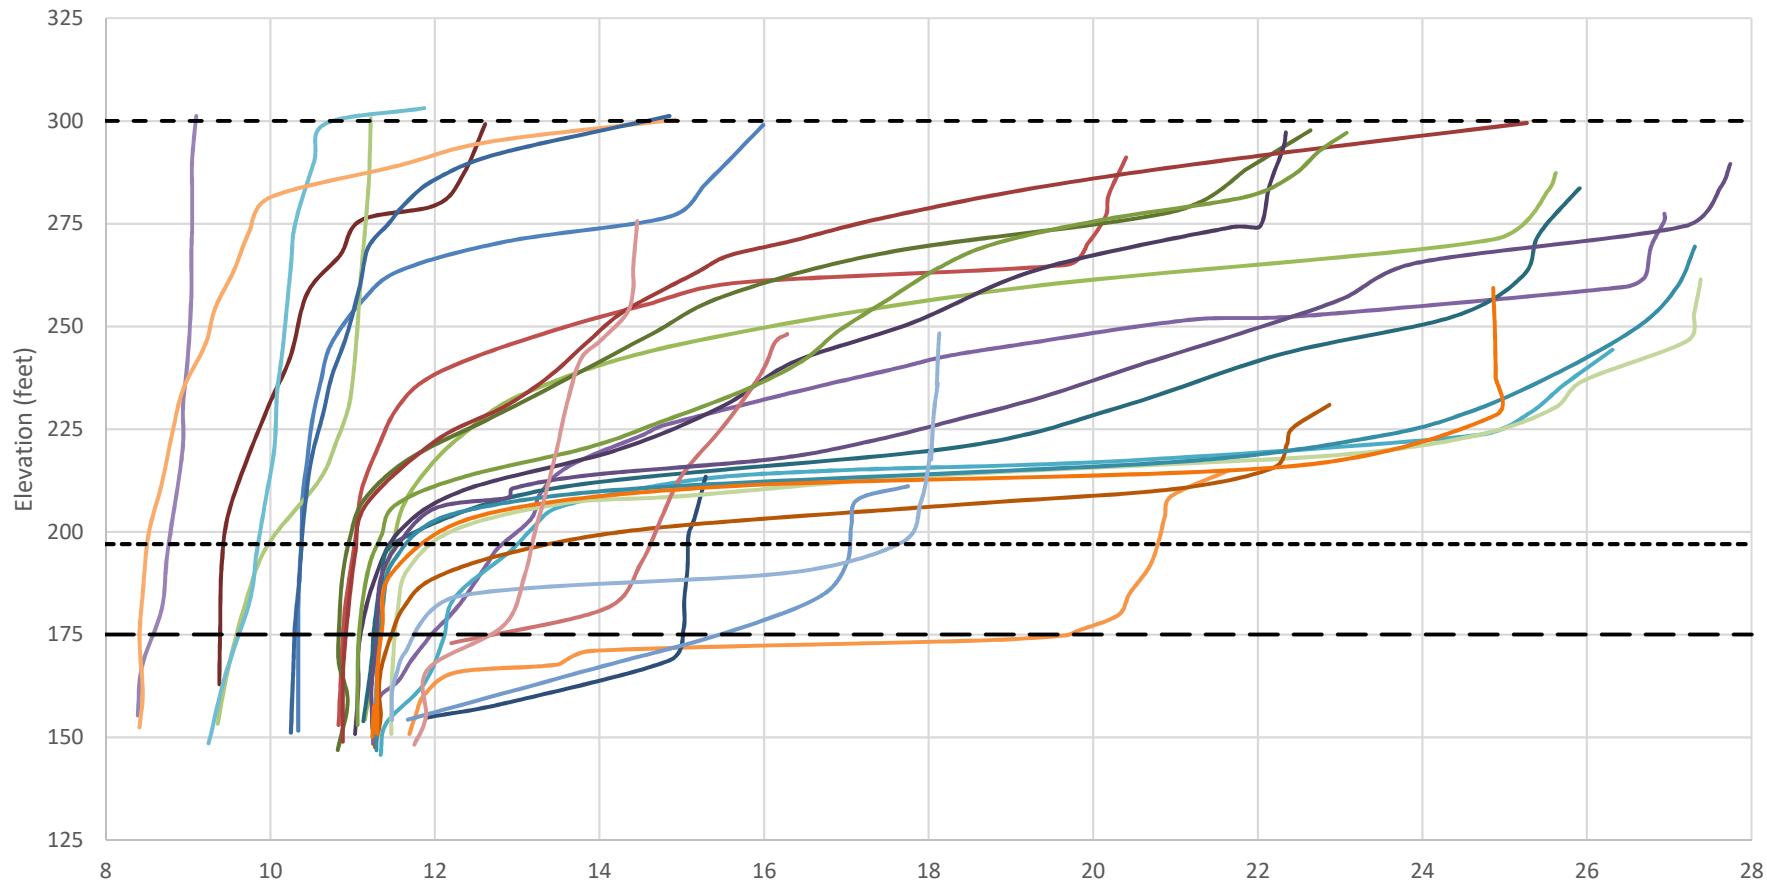

Camp Far West Reservoir Water Temperature Profiles Near Dam, 2015 - 2017

- | | | | | | |
|------------|------------|------------|------------|-----------|----------------------|
| 4/9/2015 | 5/19/2015 | 6/10/2015 | 7/8/2015 | 8/19/2015 | 10/6/2015 |
| 11/10/2015 | 3/10/2016 | 5/19/2016 | 6/16/2016 | 7/20/2016 | 8/17/2016 |
| 9/15/2016 | 10/20/2016 | 11/9/2016 | 12/14/2016 | 1/19/2017 | 2/22/2017 |
| 3/14/2017 | 4/21/2017 | 5/22/2017 | 6/15/2017 | 7/21/2017 | 8/31/2017 |
| 9/18/2017 | 10/19/2017 | 11/21/2017 | | | |
| | | | | --- NMWSE | --- PH Intake |
| | | | | | --- Low-Level Outlet |

Camp Far West Reservoir Water Temperature Profiles Rock Creek Arm, 2015 - 2017

- | | | | | | | | |
|------------|-----------|------------|------------|-------------|-----------|------------|-----------|
| 4/9/2015 | 5/19/2015 | 6/10/2015 | 7/8/2015 | 8/19/2015 | 10/6/2015 | 11/10/2015 | 3/10/2016 |
| 4/15/2016 | 5/19/2016 | 6/16/2016 | 7/20/2016 | 8/17/2016 | 9/15/2016 | 10/20/2016 | 11/9/2016 |
| 12/14/2016 | 1/19/2017 | 2/22/2017 | 3/14/2017 | 4/21/2017 | 5/22/2017 | 6/15/2017 | 7/21/2017 |
| 8/31/2017 | 9/18/2017 | 10/19/2017 | 11/21/2017 | - - - NMWSE | | | |