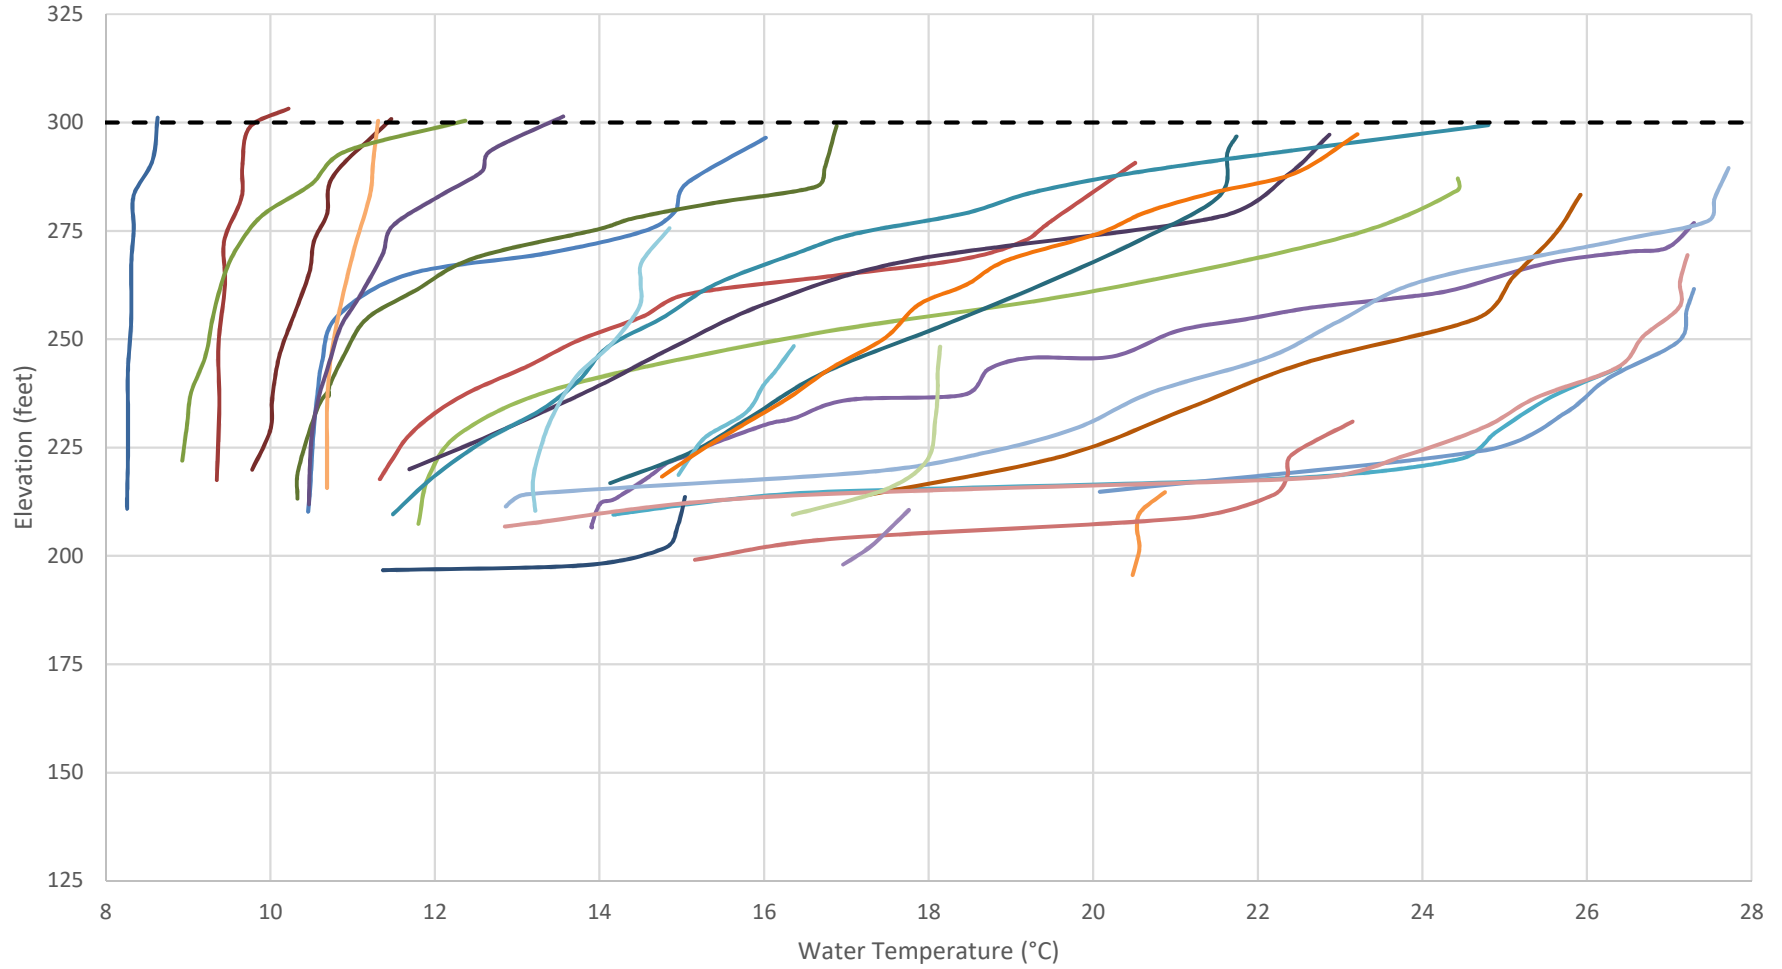

Camp Far West Reservoir Water Temperature Profiles Bear River Arm, 2015 - 2017

4/9/2015	5/19/2015	6/10/2015	7/8/2015	8/19/2015	10/6/2015	11/10/2015	3/10/2016
4/15/2016	5/19/2016	6/16/2016	7/20/2016	8/17/2016	9/15/2016	10/20/2016	10/20/2016
11/9/2016	12/14/2016	1/19/2017	2/22/2017	3/14/2017	4/21/2017	5/22/2017	6/15/2017
7/21/2017	8/31/2017	10/19/2017	11/21/2017	- - - NMWSE