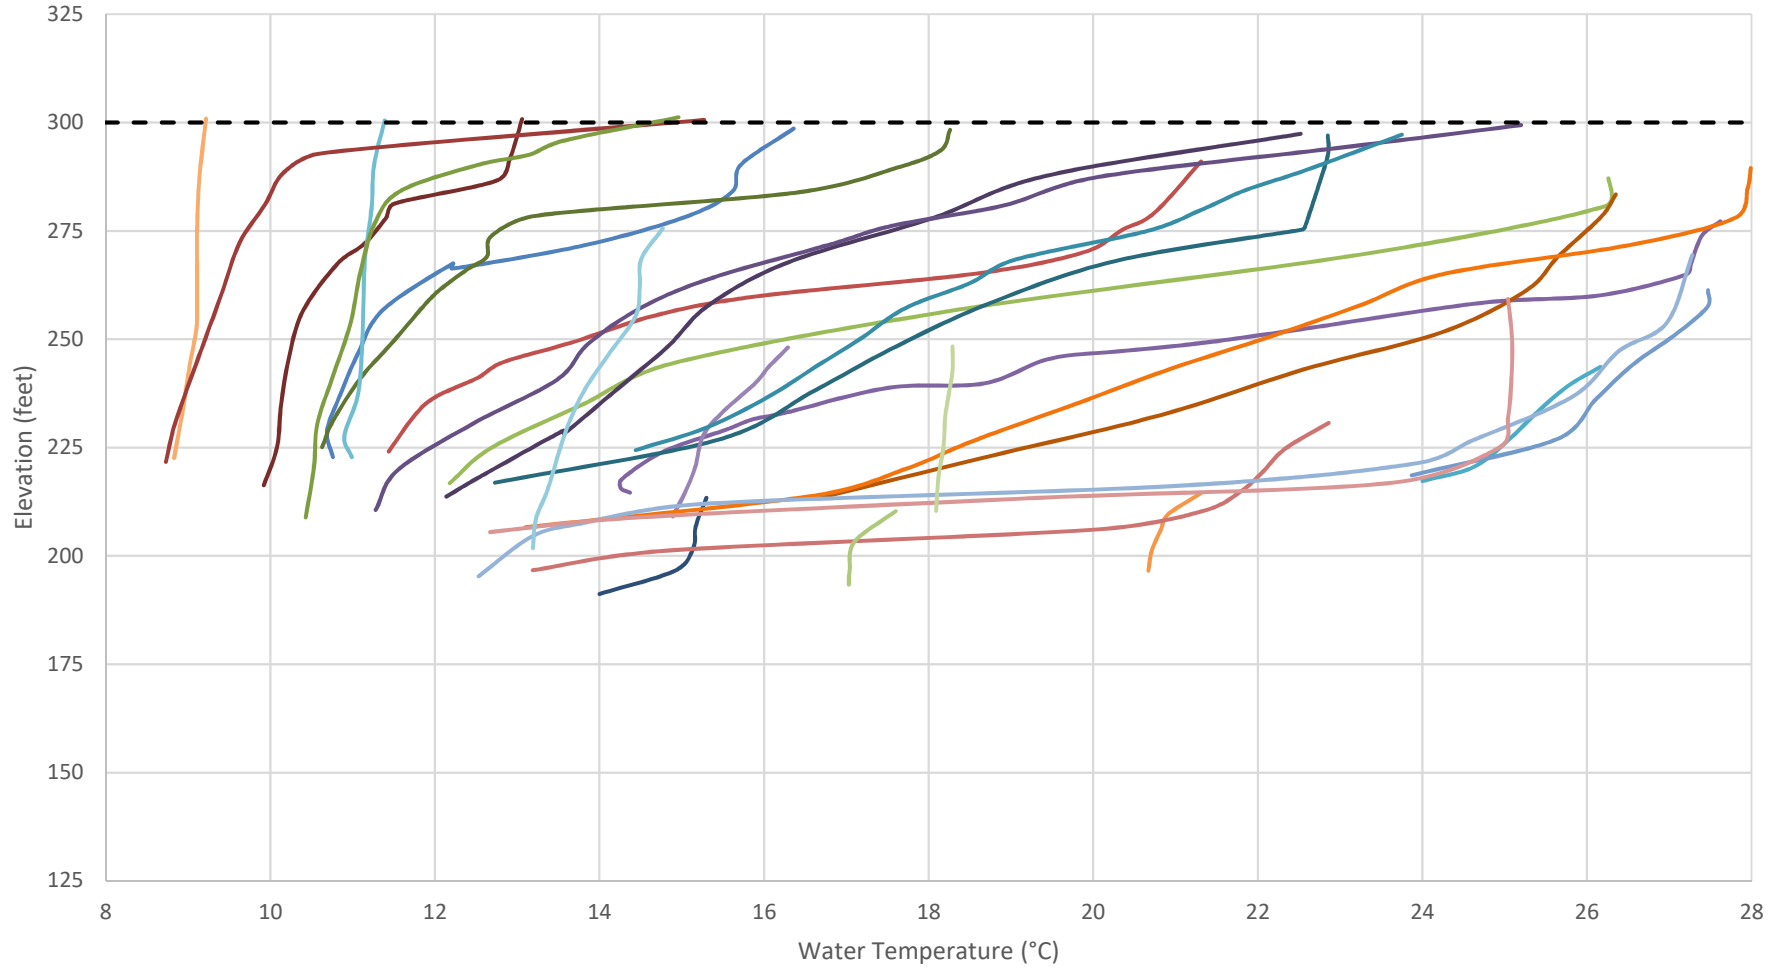

Camp Far West Reservoir Water Temperature Profiles Near Dam, 2015 - 2017

- | | | | | | |
|------------|------------|------------|------------|-----------|----------------------|
| 4/9/2015 | 5/19/2015 | 6/10/2015 | 7/8/2015 | 8/19/2015 | 10/6/2015 |
| 11/10/2015 | 3/10/2016 | 5/19/2016 | 6/16/2016 | 7/20/2016 | 8/17/2016 |
| 9/15/2016 | 10/20/2016 | 11/9/2016 | 12/14/2016 | 1/19/2017 | 2/22/2017 |
| 3/14/2017 | 4/21/2017 | 5/22/2017 | 6/15/2017 | 7/21/2017 | 8/31/2017 |
| 9/18/2017 | 10/19/2017 | 11/21/2017 | | | |
| | | | | --- NMWSE | --- PH Intake |
| | | | | | --- Low-Level Outlet |

Camp Far West Reservoir Water Temperature Profiles Rock Creek Arm, 2015 - 2017

- | | | | | | | | |
|------------|-----------|------------|------------|-------------|-----------|------------|-----------|
| 4/9/2015 | 5/19/2015 | 6/10/2015 | 7/8/2015 | 8/19/2015 | 10/6/2015 | 11/10/2015 | 3/10/2016 |
| 4/15/2016 | 5/19/2016 | 6/16/2016 | 7/20/2016 | 8/17/2016 | 9/15/2016 | 10/20/2016 | 11/9/2016 |
| 12/14/2016 | 1/19/2017 | 2/22/2017 | 3/14/2017 | 4/21/2017 | 5/22/2017 | 6/15/2017 | 7/21/2017 |
| 8/31/2017 | 9/18/2017 | 10/19/2017 | 11/21/2017 | - - - NMWSE | | | |