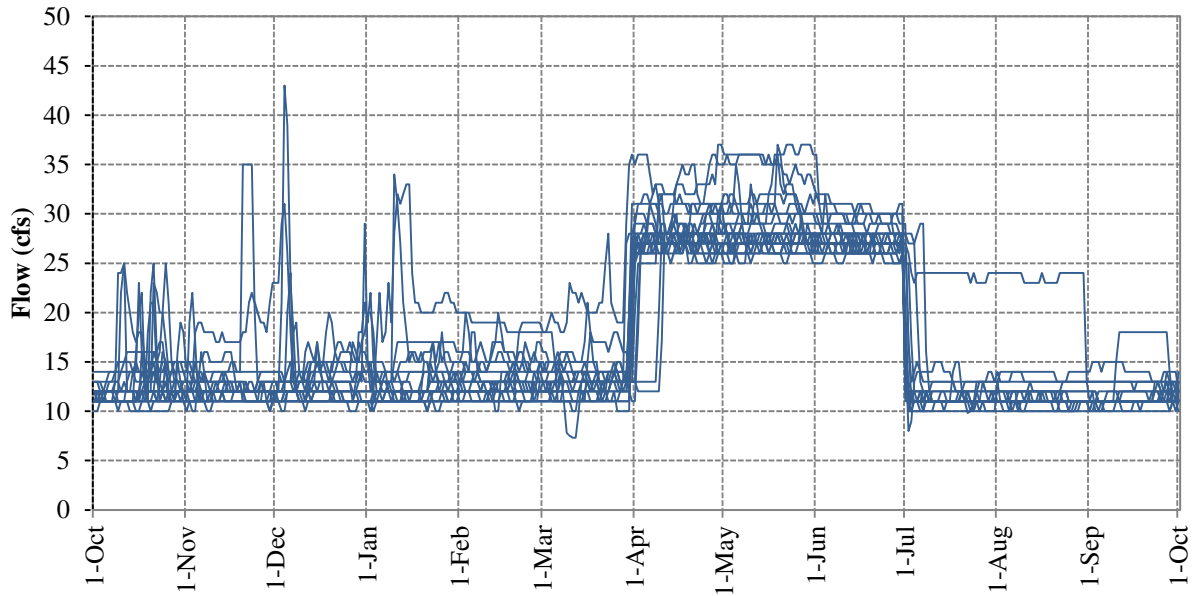

### Historical Daily Storage at Camp Far West Reservoir (1967-2014)

### Historical Daily Water-Surface Elevation at Camp Far West Reservoir (1967-2014)

### Historical Daily Flow at Bear River near Wheatland (1967-2014)

### Historical Daily Flow at Bear River near Pleasant Grove (2006-2014)