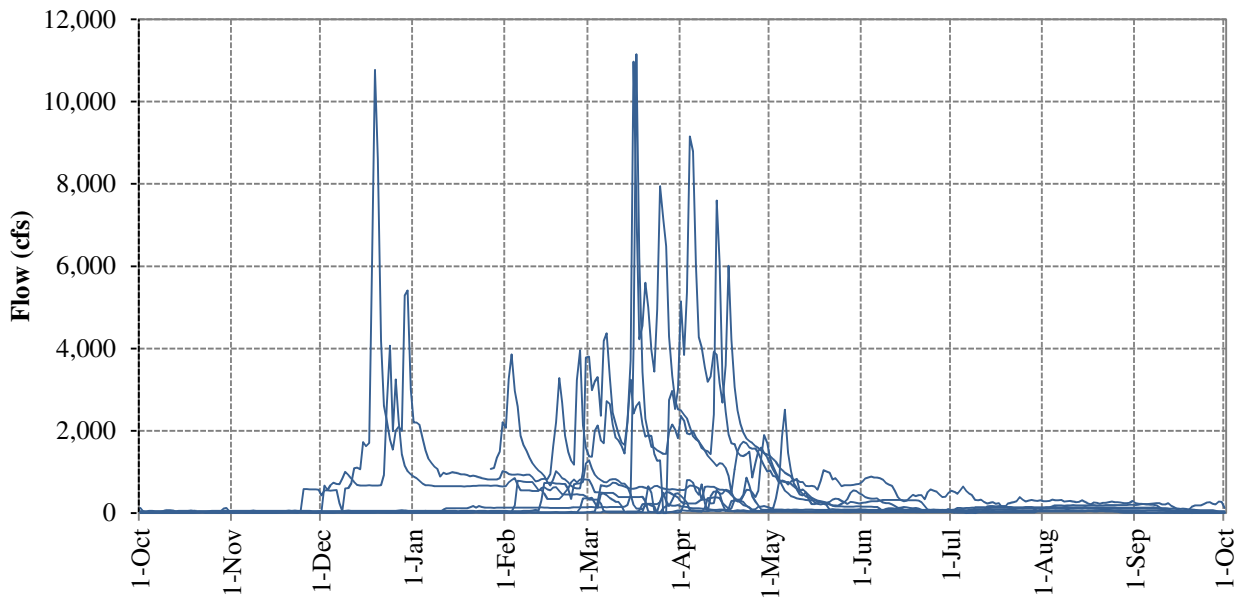

### Historical Daily Water-Surface Elevation at Camp Far West Reservoir (1967-2014)

### Historical Daily Flow at Camp Far West Fish Release (1967-2014)

### Historical Daily Flow at Bear River near Wheatland (1967-2014)

### Historical Daily Flow at Bear River near Pleasant Grove (2006-2014)