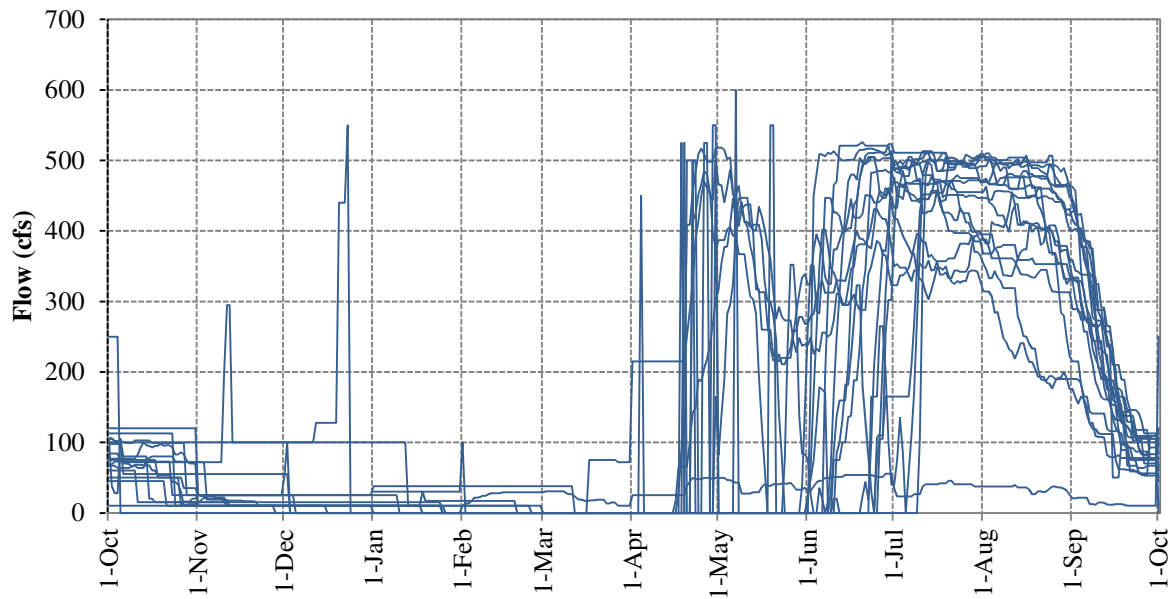

Historical Daily Flow at Camp Far Low-level Outlet, Pre-powerhouse (1967-1984)