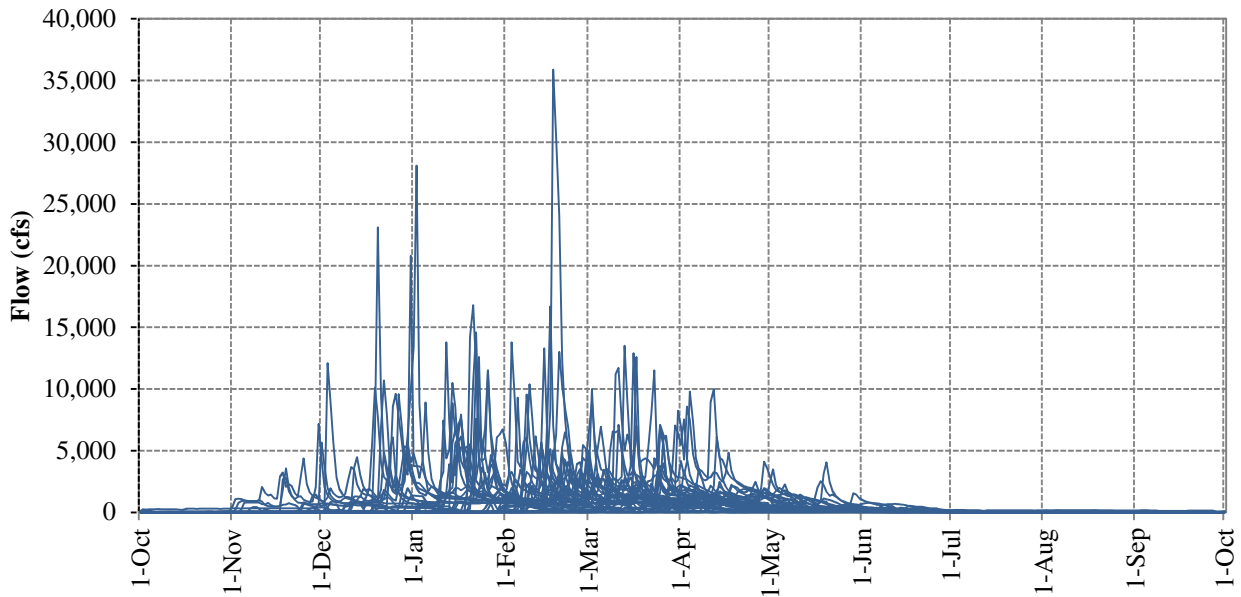

### Historical Daily Storage at Camp Far West Reservoir (1967-2014)

### Historical Daily Water-Surface Elevation at Camp Far West Reservoir (1967-2014)

### Historical Daily Flow at Bear River near Wheatland (1967-2014)

### Historical Daily Flow at Bear River near Pleasant Grove (2006-2014)