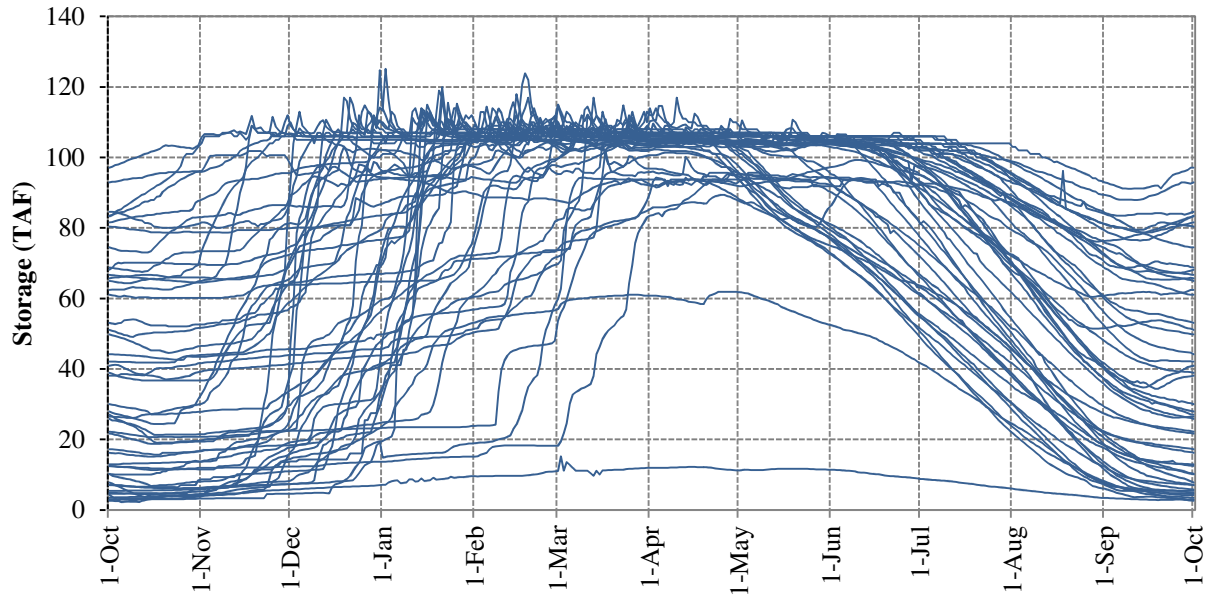

### Historical Daily Storage at Camp Far West Reservoir (1967-2014)

### Historical Daily Water-Surface Elevation at Camp Far West Reservoir (1967-2014)

### Historical Daily Flow at Bear River near Wheatland (1967-2014)

### Historical Daily Flow at Bear River near Pleasant Grove (2006-2014)