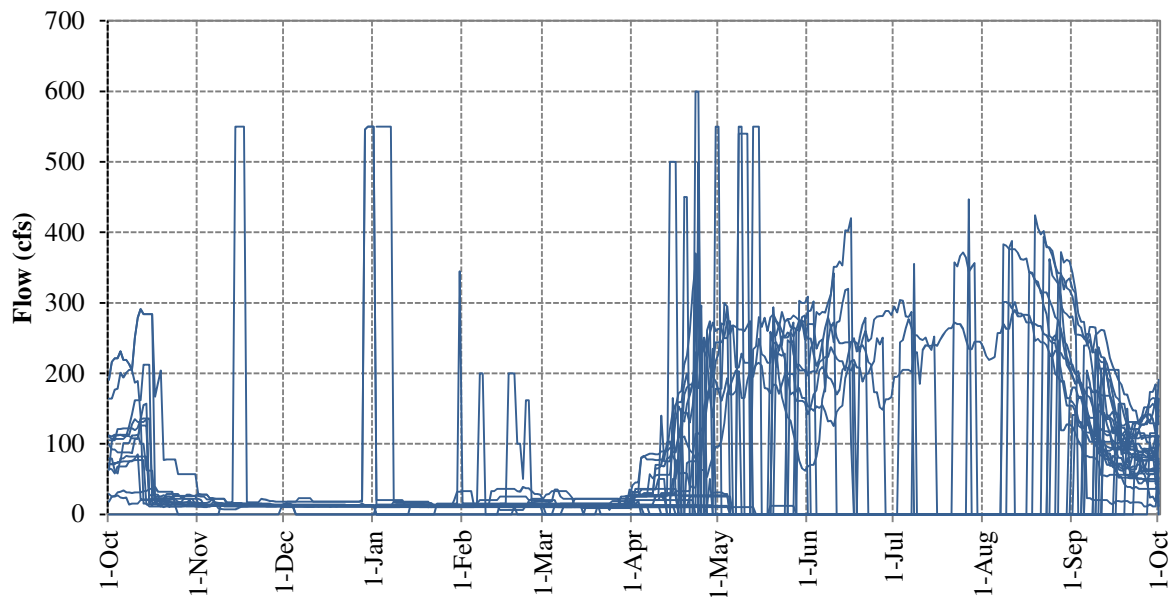

Historical Daily Flow at Camp Far Low-level Outlet, Post-powerhouse (1985-2014)