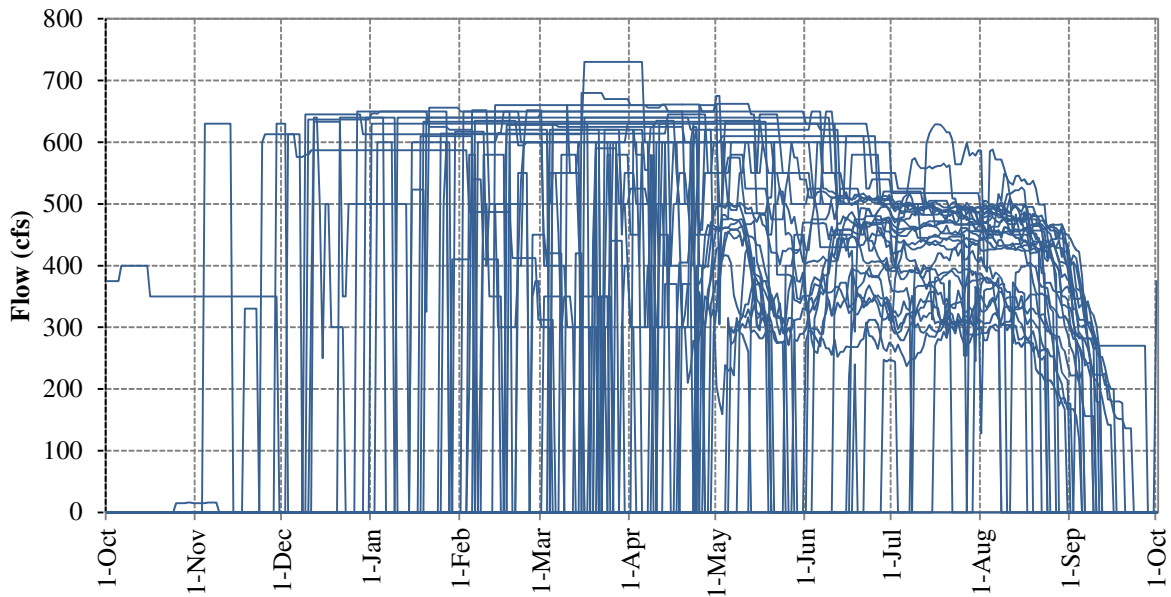

Historical Daily Flow at Camp Far West Powerhouse (1985-2014)