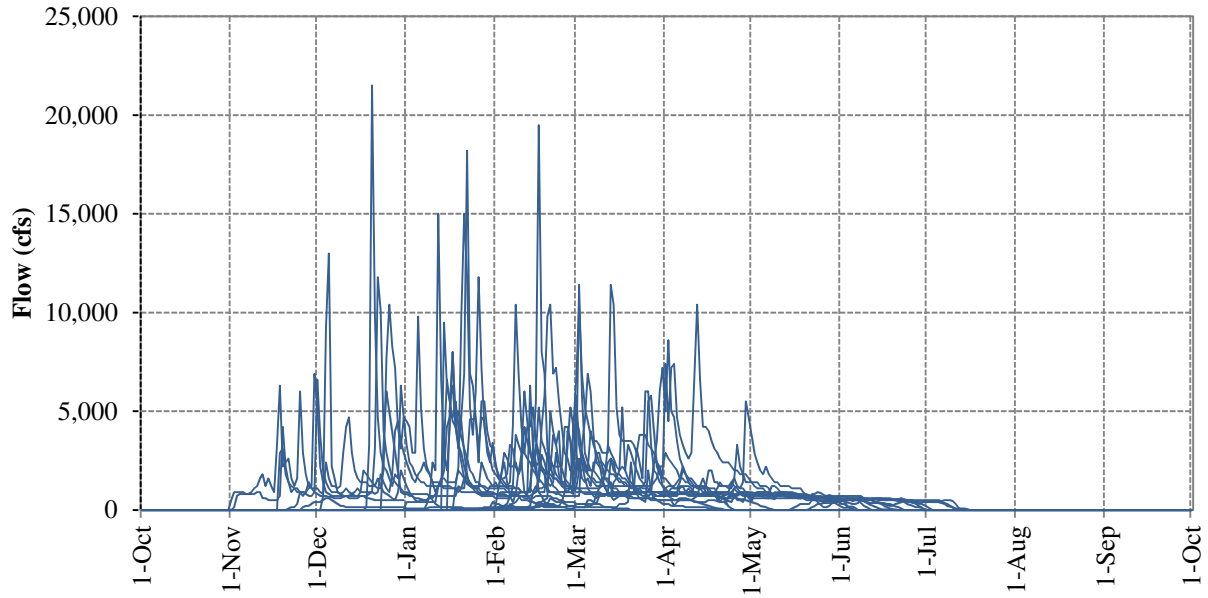

Historical Daily Flow at Camp Far Spillway, Pre-powerhouse (1967-1984)