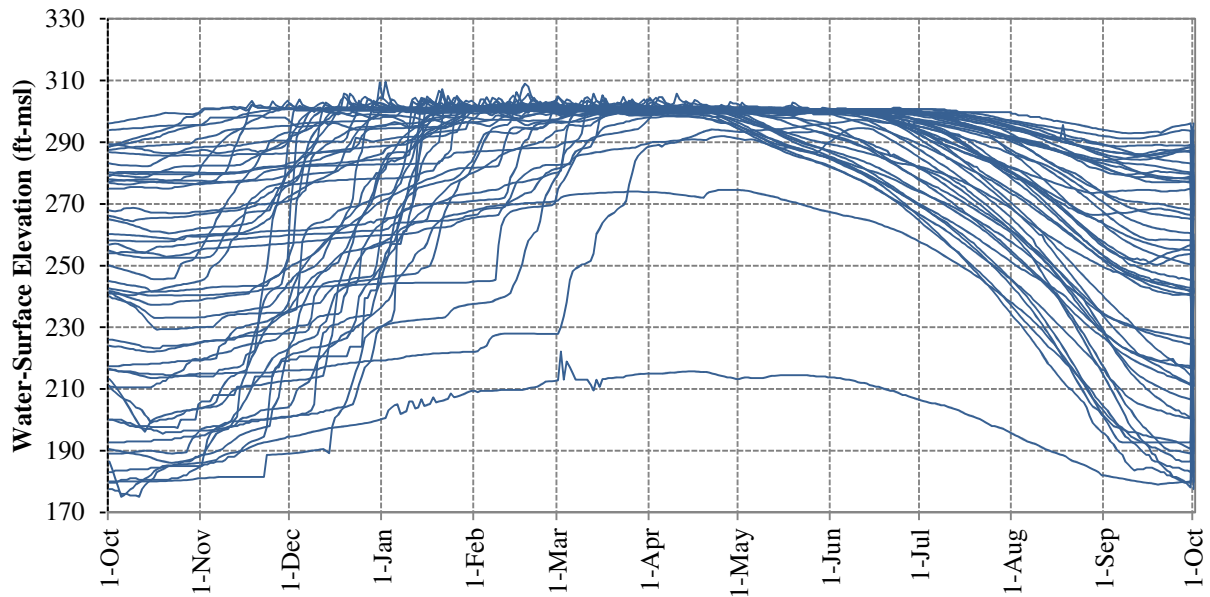

### Historical Daily Storage at Camp Far West Reservoir (1967-2014)

### Historical Daily Water-Surface Elevation at Camp Far West Reservoir (1967-2014)

### Historical Daily Flow at Bear River near Wheatland (1967-2014)

### Historical Daily Flow at Bear River near Pleasant Grove (2006-2014)