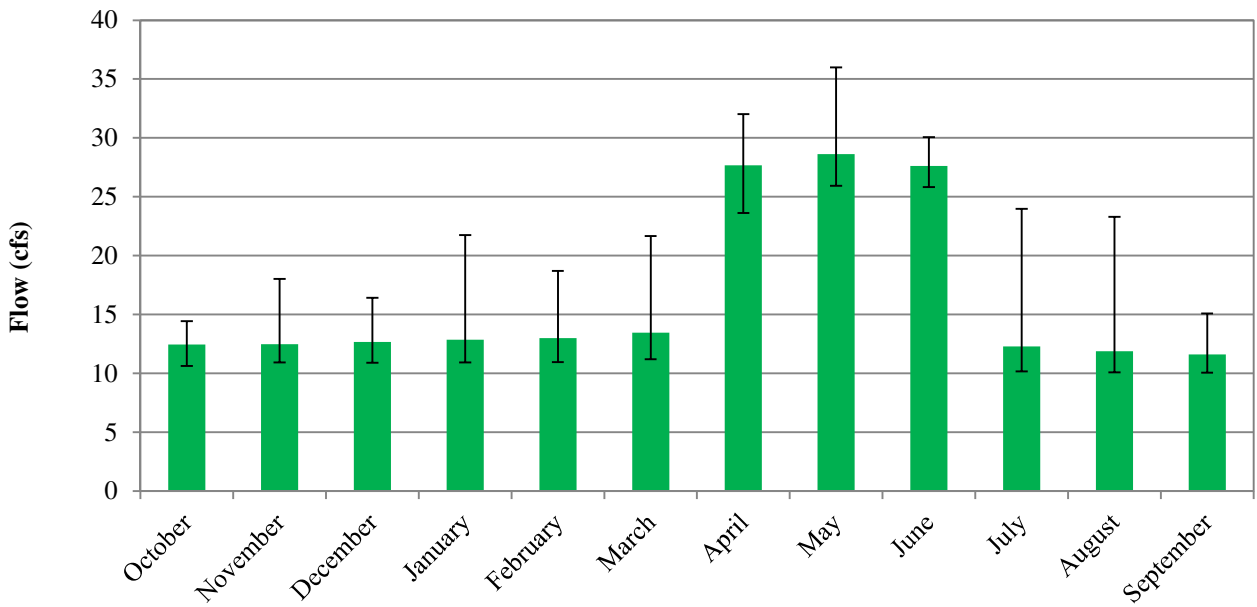

Average Monthly Storage in Camp Far West Reservoir (1967-2008)

Average Monthly Storage in Camp Far West Reservoir (2008-2014)

Average Monthly Flow at Camp Far West Fish Release (2008-2014)

Average Monthly Flow at Bear River near Wheatland (2008-2014)

**Average Monthly Flow at Bear River near Pleasant Grove
(2006-2014)**

**Average Monthly Flow at Camp Far West Powerhouse
(1985-2014)**

**Average Monthly Flow at Camp Far West Low-level Outlet, Pre-powerhouse
(1967-1984)**