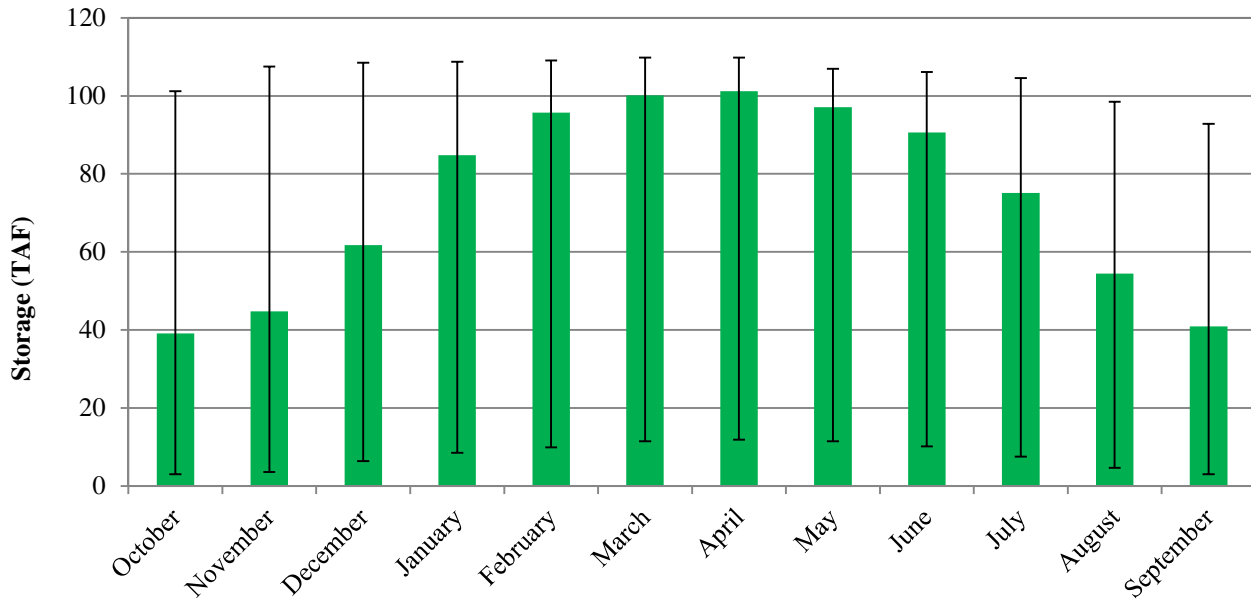

Average Monthly Storage in Camp Far West Reservoir (1967-2008)

Average Monthly Storage in Camp Far West Reservoir (2008-2014)

Average Monthly Flow at Camp Far West Fish Release (2008-2014)

Average Monthly Flow at Bear River near Wheatland (2008-2014)

**Average Monthly Flow at Bear River near Pleasant Grove
(2006-2014)**

**Average Monthly Flow at Camp Far West Powerhouse
(1985-2014)**

**Average Monthly Flow at Camp Far West Low-level Outlet, Pre-powerhouse
(1967-1984)**