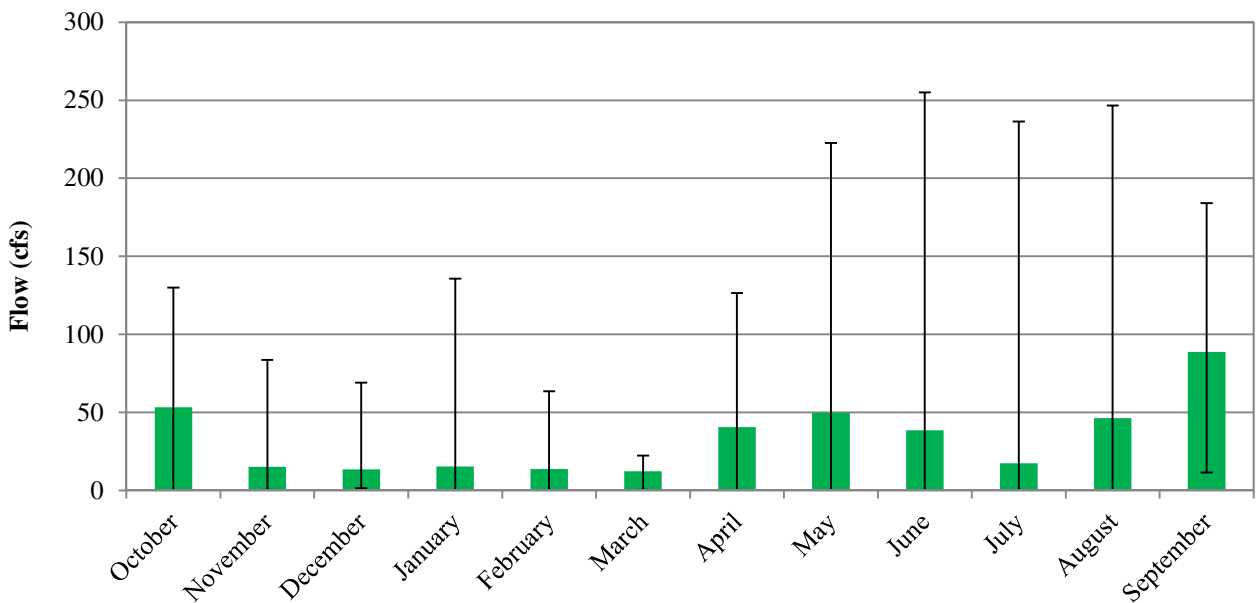

**Average Monthly Flow at Bear River near Pleasant Grove
(2006-2014)**

**Average Monthly Flow at Camp Far West Powerhouse
(1985-2014)**

**Average Monthly Flow at Camp Far West Low-level Outlet, Pre-powerhouse
(1967-1984)**

**Average Monthly Flow at Camp Far West Low-level Outlet, Post-powerhouse
(1985-2014)**

**Average Monthly Flow at Camp Far West Spillway, Pre-powerhouse
(1967-1984)**

**Average Monthly Flow at Camp Far West Spillway, Post-powerhouse
(1985-2014)**