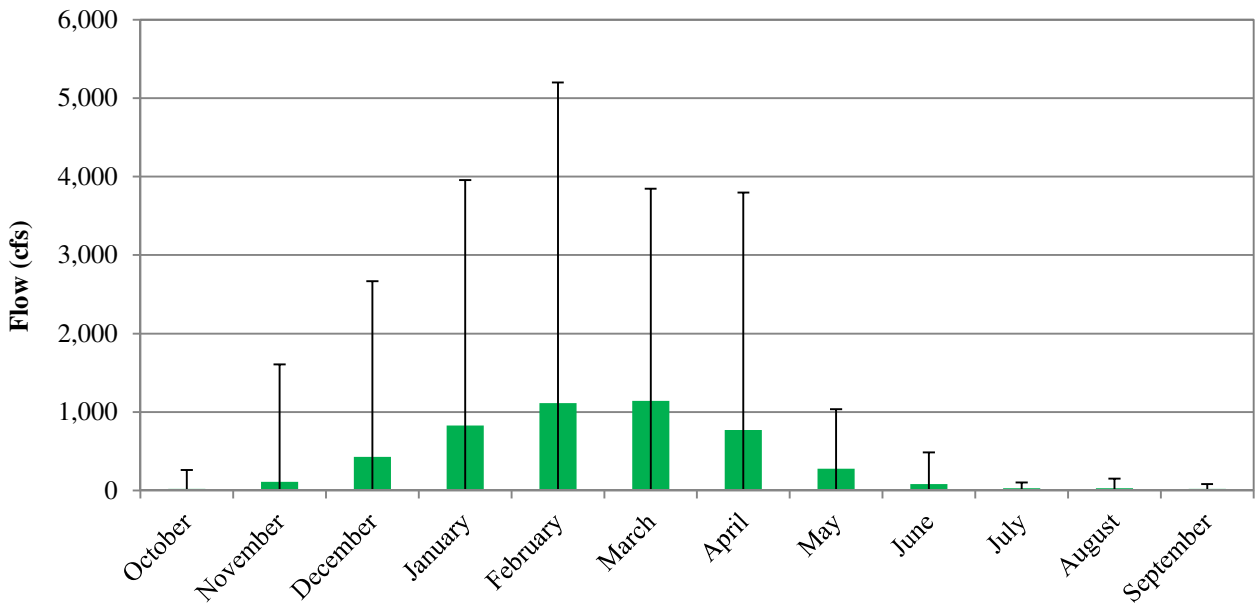

Average Monthly Storage in Camp Far West Reservoir (1967-2008)

Average Monthly Storage in Camp Far West Reservoir (2008-2014)

Average Monthly Flow at Camp Far West Fish Release (2008-2014)

Average Monthly Flow at Bear River near Wheatland (2008-2014)

**Average Monthly Flow at Bear River near Pleasant Grove
(2006-2014)**

**Average Monthly Flow at Camp Far West Powerhouse
(1985-2014)**

**Average Monthly Flow at Camp Far West Low-level Outlet, Pre-powerhouse
(1967-1984)**