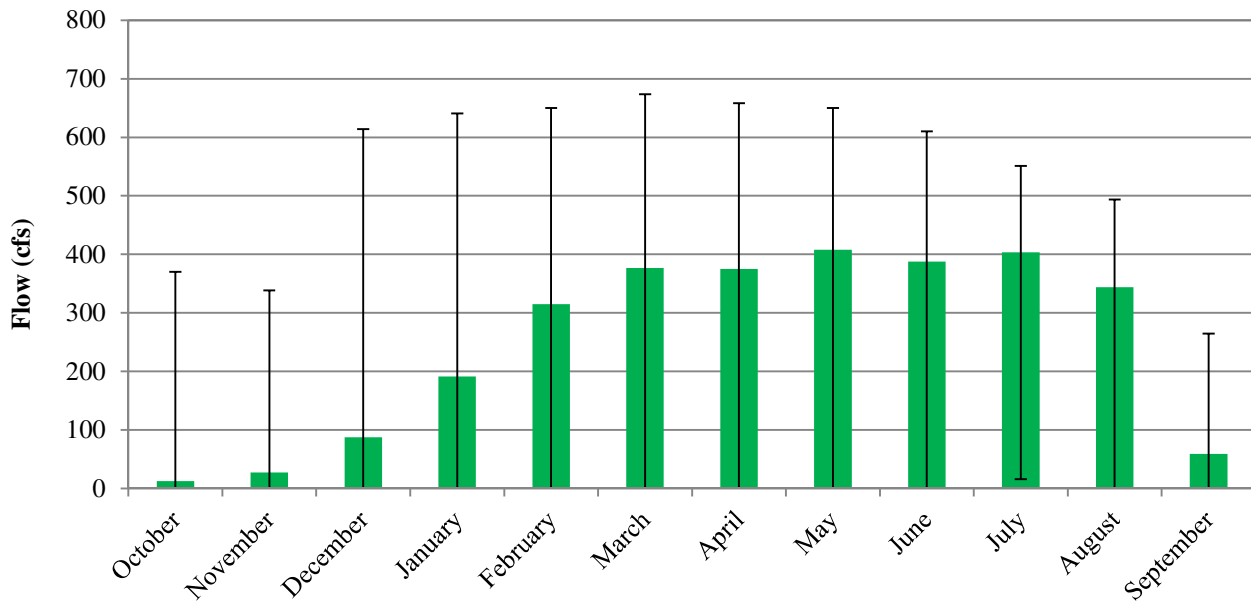

Average Monthly Storage in Camp Far West Reservoir (1967-2008)

Average Monthly Storage in Camp Far West Reservoir (2008-2014)

Average Monthly Flow at Camp Far West Fish Release (2008-2014)

Average Monthly Flow at Bear River near Wheatland (2008-2014)

**Average Monthly Flow at Bear River near Pleasant Grove
(2006-2014)**

**Average Monthly Flow at Camp Far West Powerhouse
(1985-2014)**

**Average Monthly Flow at Camp Far West Low-level Outlet, Pre-powerhouse
(1967-1984)**