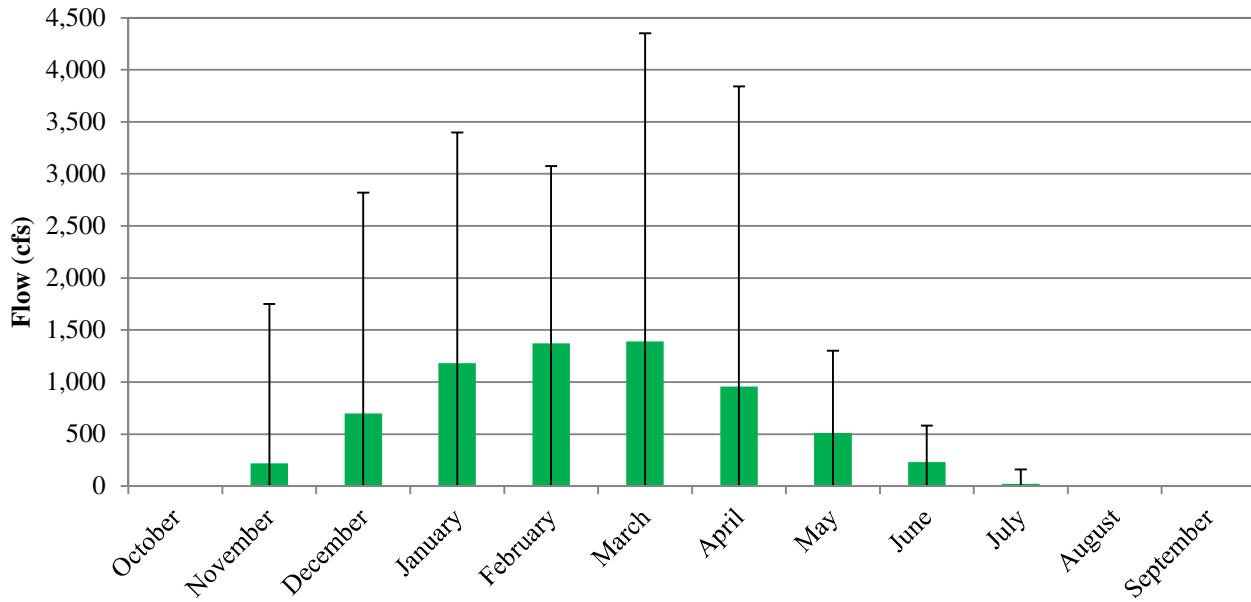

Average Monthly Storage in Camp Far West Reservoir (1967-2008)

Average Monthly Storage in Camp Far West Reservoir (2008-2014)

Average Monthly Flow at Camp Far West Fish Release (2008-2014)

Average Monthly Flow at Bear River near Wheatland (2008-2014)

**Average Monthly Flow at Bear River near Pleasant Grove
(2006-2014)**

**Average Monthly Flow at Camp Far West Powerhouse
(1985-2014)**

**Average Monthly Flow at Camp Far West Low-level Outlet, Pre-powerhouse
(1967-1984)**

**Average Monthly Flow at Camp Far West Low-level Outlet, Post-powerhouse
(1985-2014)**

**Average Monthly Flow at Camp Far West Spillway, Pre-powerhouse
(1967-1984)**

**Average Monthly Flow at Camp Far West Spillway, Post-powerhouse
(1985-2014)**