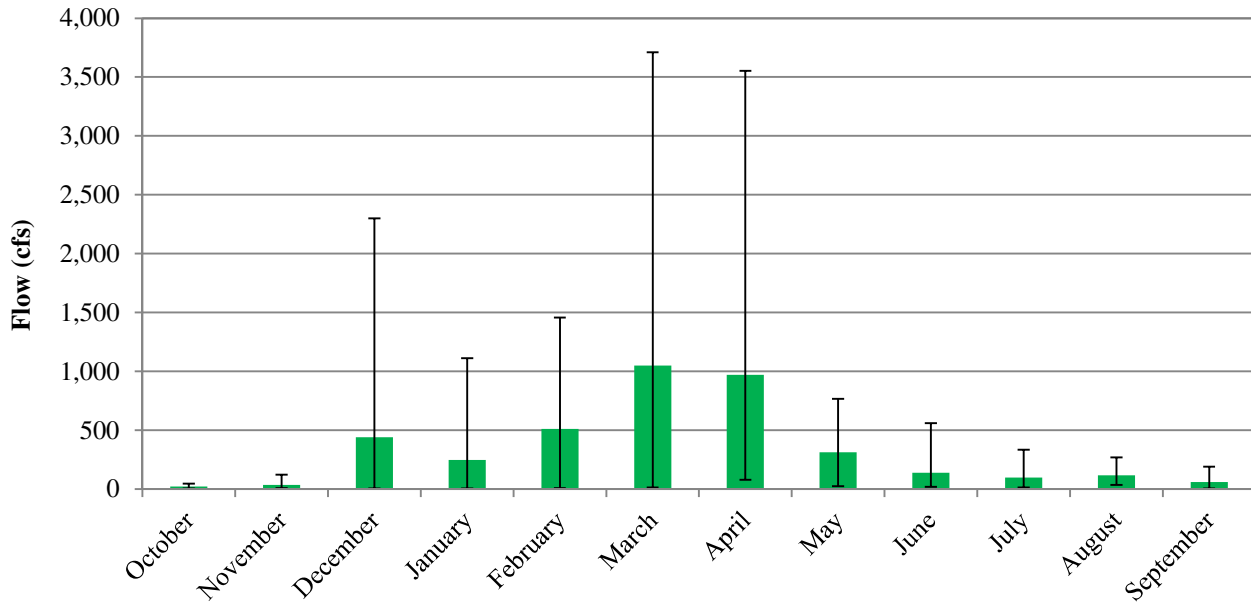

Average Monthly Storage in Camp Far West Reservoir (1967-2008)

Average Monthly Storage in Camp Far West Reservoir (2008-2014)

Average Monthly Flow at Camp Far West Fish Release (2008-2014)

Average Monthly Flow at Bear River near Wheatland (2008-2014)

**Average Monthly Flow at Bear River near Pleasant Grove
(2006-2014)**

**Average Monthly Flow at Camp Far West Powerhouse
(1985-2014)**

**Average Monthly Flow at Camp Far West Low-level Outlet, Pre-powerhouse
(1967-1984)**