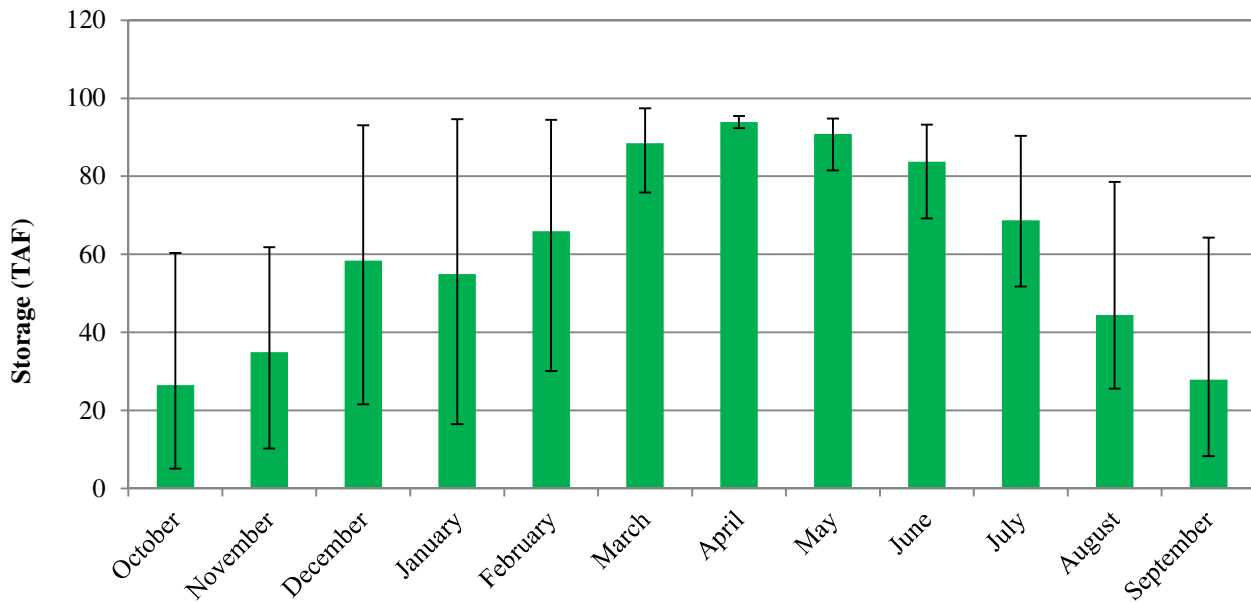

Average Monthly Storage in Camp Far West Reservoir (1967-2008)

Average Monthly Storage in Camp Far West Reservoir (2008-2014)

Average Monthly Flow at Camp Far West Fish Release (2008-2014)

Average Monthly Flow at Bear River near Wheatland (2008-2014)

**Average Monthly Flow at Bear River near Pleasant Grove
(2006-2014)**

**Average Monthly Flow at Camp Far West Powerhouse
(1985-2014)**

**Average Monthly Flow at Camp Far West Low-level Outlet, Pre-powerhouse
(1967-1984)**