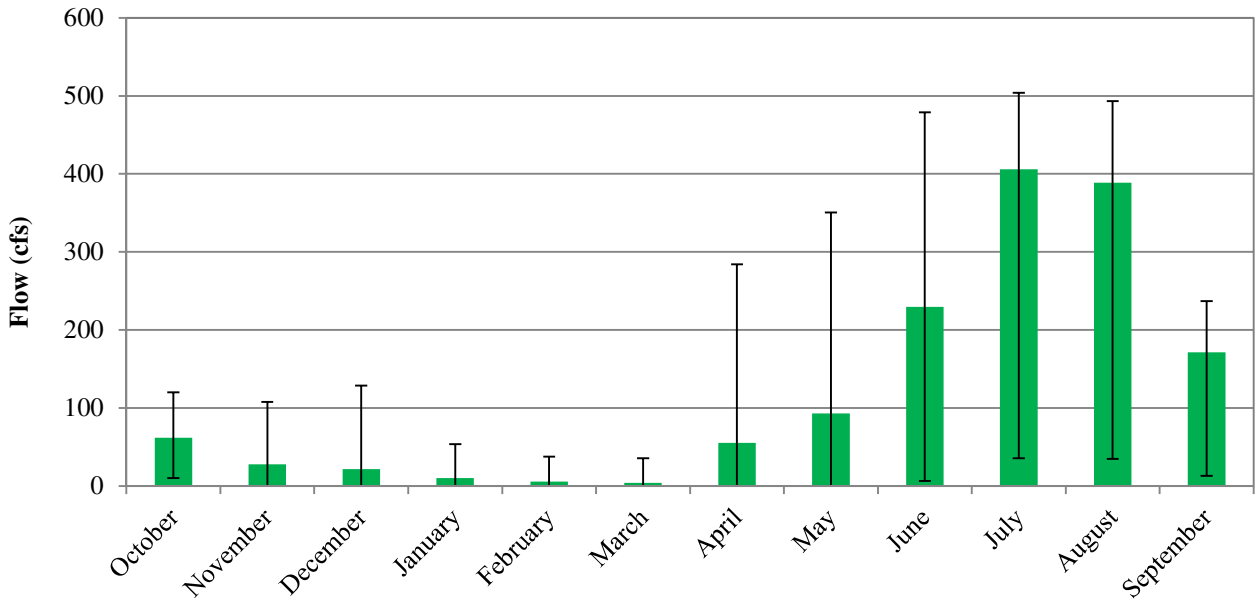

Average Monthly Storage in Camp Far West Reservoir (1967-2008)

Average Monthly Storage in Camp Far West Reservoir (2008-2014)

Average Monthly Flow at Camp Far West Fish Release (2008-2014)

Average Monthly Flow at Bear River near Wheatland (2008-2014)

**Average Monthly Flow at Bear River near Pleasant Grove
(2006-2014)**

**Average Monthly Flow at Camp Far West Powerhouse
(1985-2014)**

**Average Monthly Flow at Camp Far West Low-level Outlet, Pre-powerhouse
(1967-1984)**